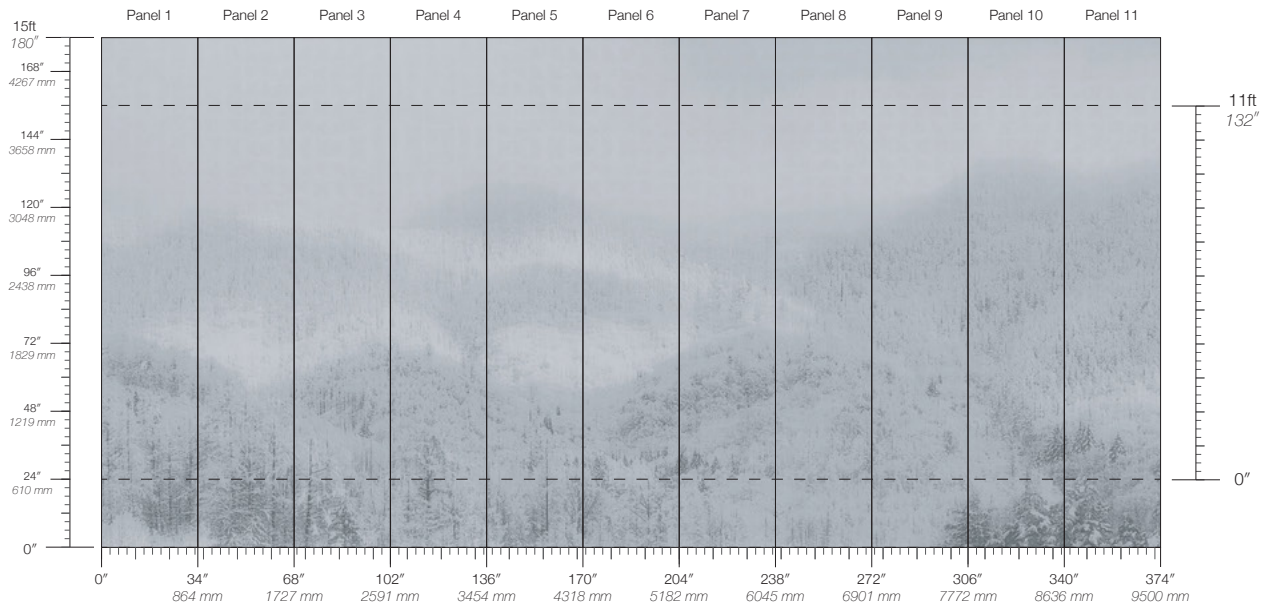

Tableau Nimbus

Suitable for residential and some commercial projects

COLOR
Nimbus

STOCK
Made to order

REPEAT
Non-repeating

CONTACT
sales@calicowallpaper.com
+1 718 243 1705
57 Lispenard Street
New York, NY 10013 USA

ITEM
5206

MINIMUM
1 panel

LEAD TIME
4 weeks to print

CONTENT
Dutch Metal Leaf

MAINTENANCE
Water-based cleanser

ORIGIN
USA

DISCLAIMER
Panel maps represent mural artwork only. Reference the physical sample for color and texture.

PANEL WIDTH
34" / 864 mm trimmed

FLAMMABILITY
ASTM E84 Adhered Class A

DETAILS
Custom options available

PANEL HEIGHT
132" / 3353 mm standard
180" / 4572 mm extended

ENVIRONMENTAL
Formaldehyde Free,
Heavy Metal Free

PRICE
Available upon request